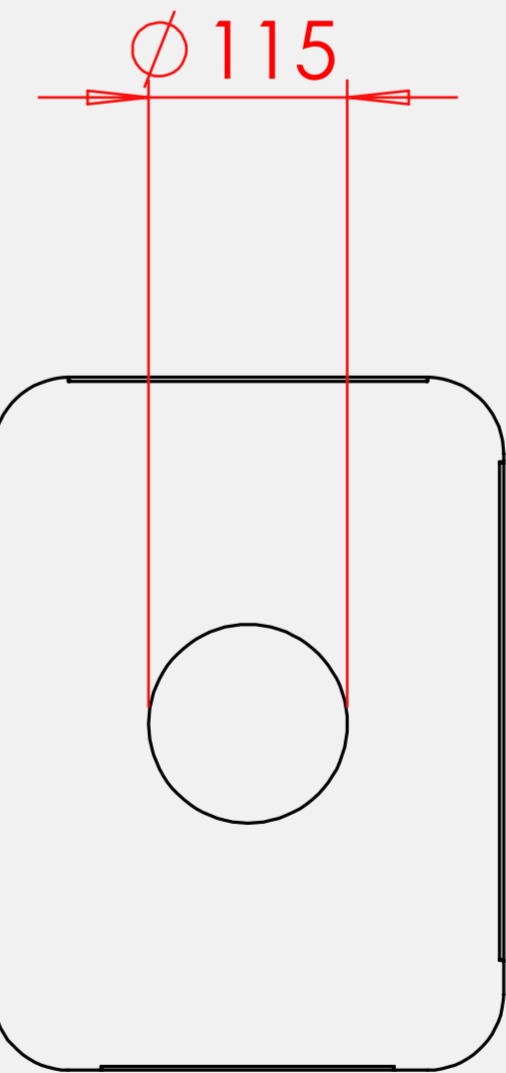

Used for
All types of waste items.

X Slot Aperture

Used for
Paper & Confidential Paper.

Lift-up Lid

Used for
All types of waste items, most commonly used for Food Waste.

Round Aperture

Used for
Drink bottles (500ml), Cans & Tins.