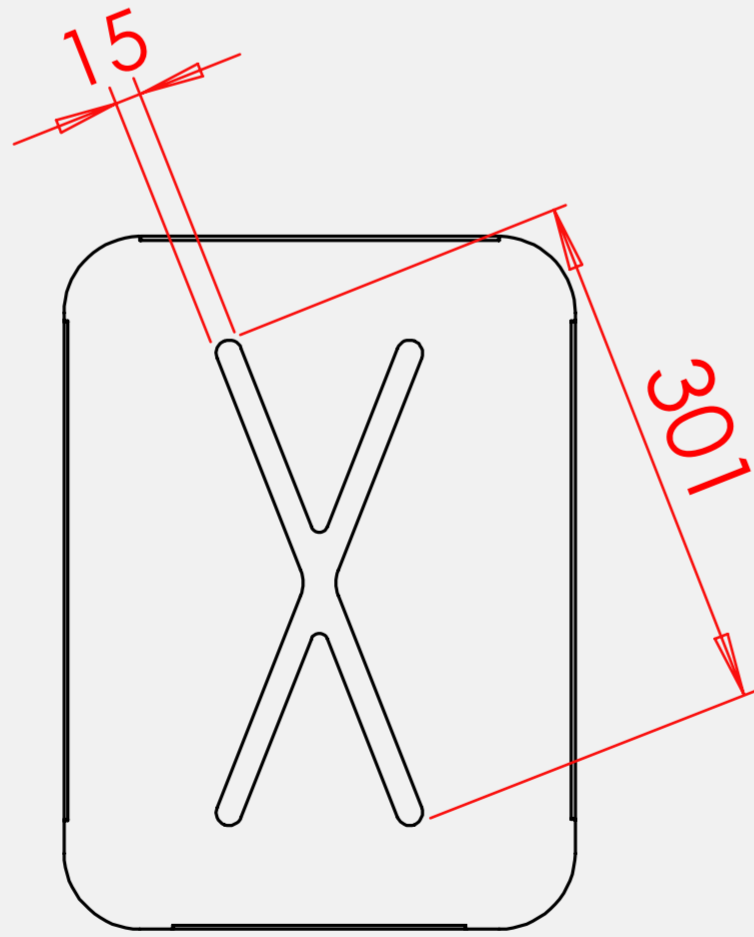

X Slot Aperture

Used for
Paper & Confidential Paper.