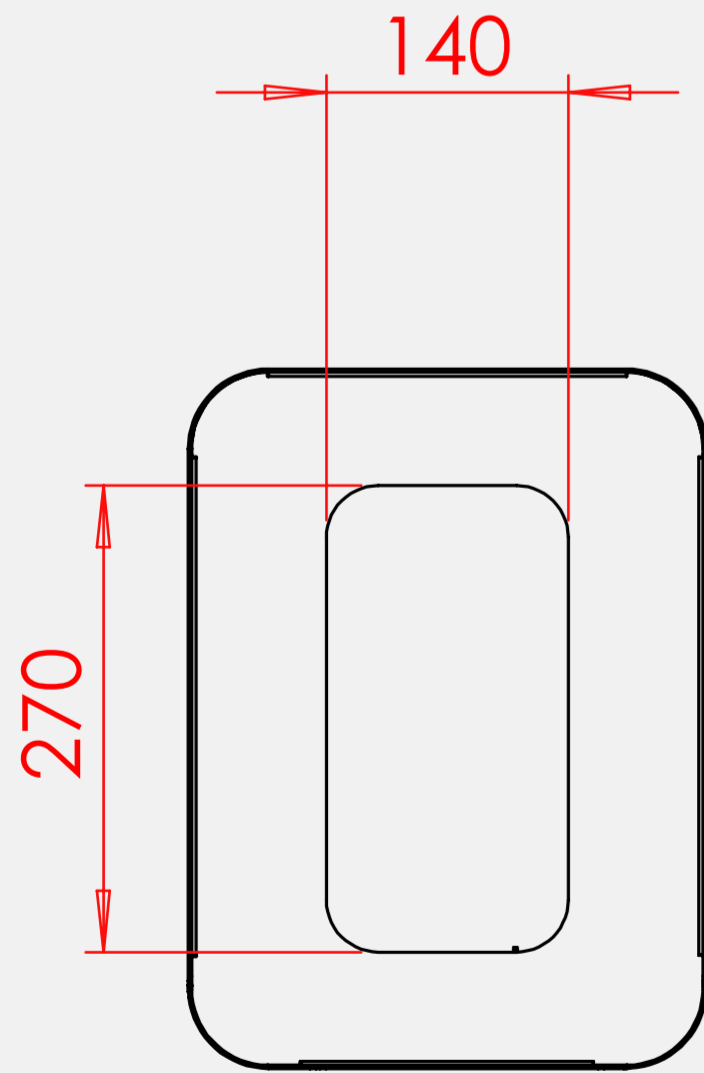

Front Door Waste Stream Signage
Add adhesive backed decals in front of the Door.

1 2 3 4 5 6

Signage Accessories - Worktop Waste Stream Signage
Adhesive backed cover decals.

Aperture Options

Open Apertures