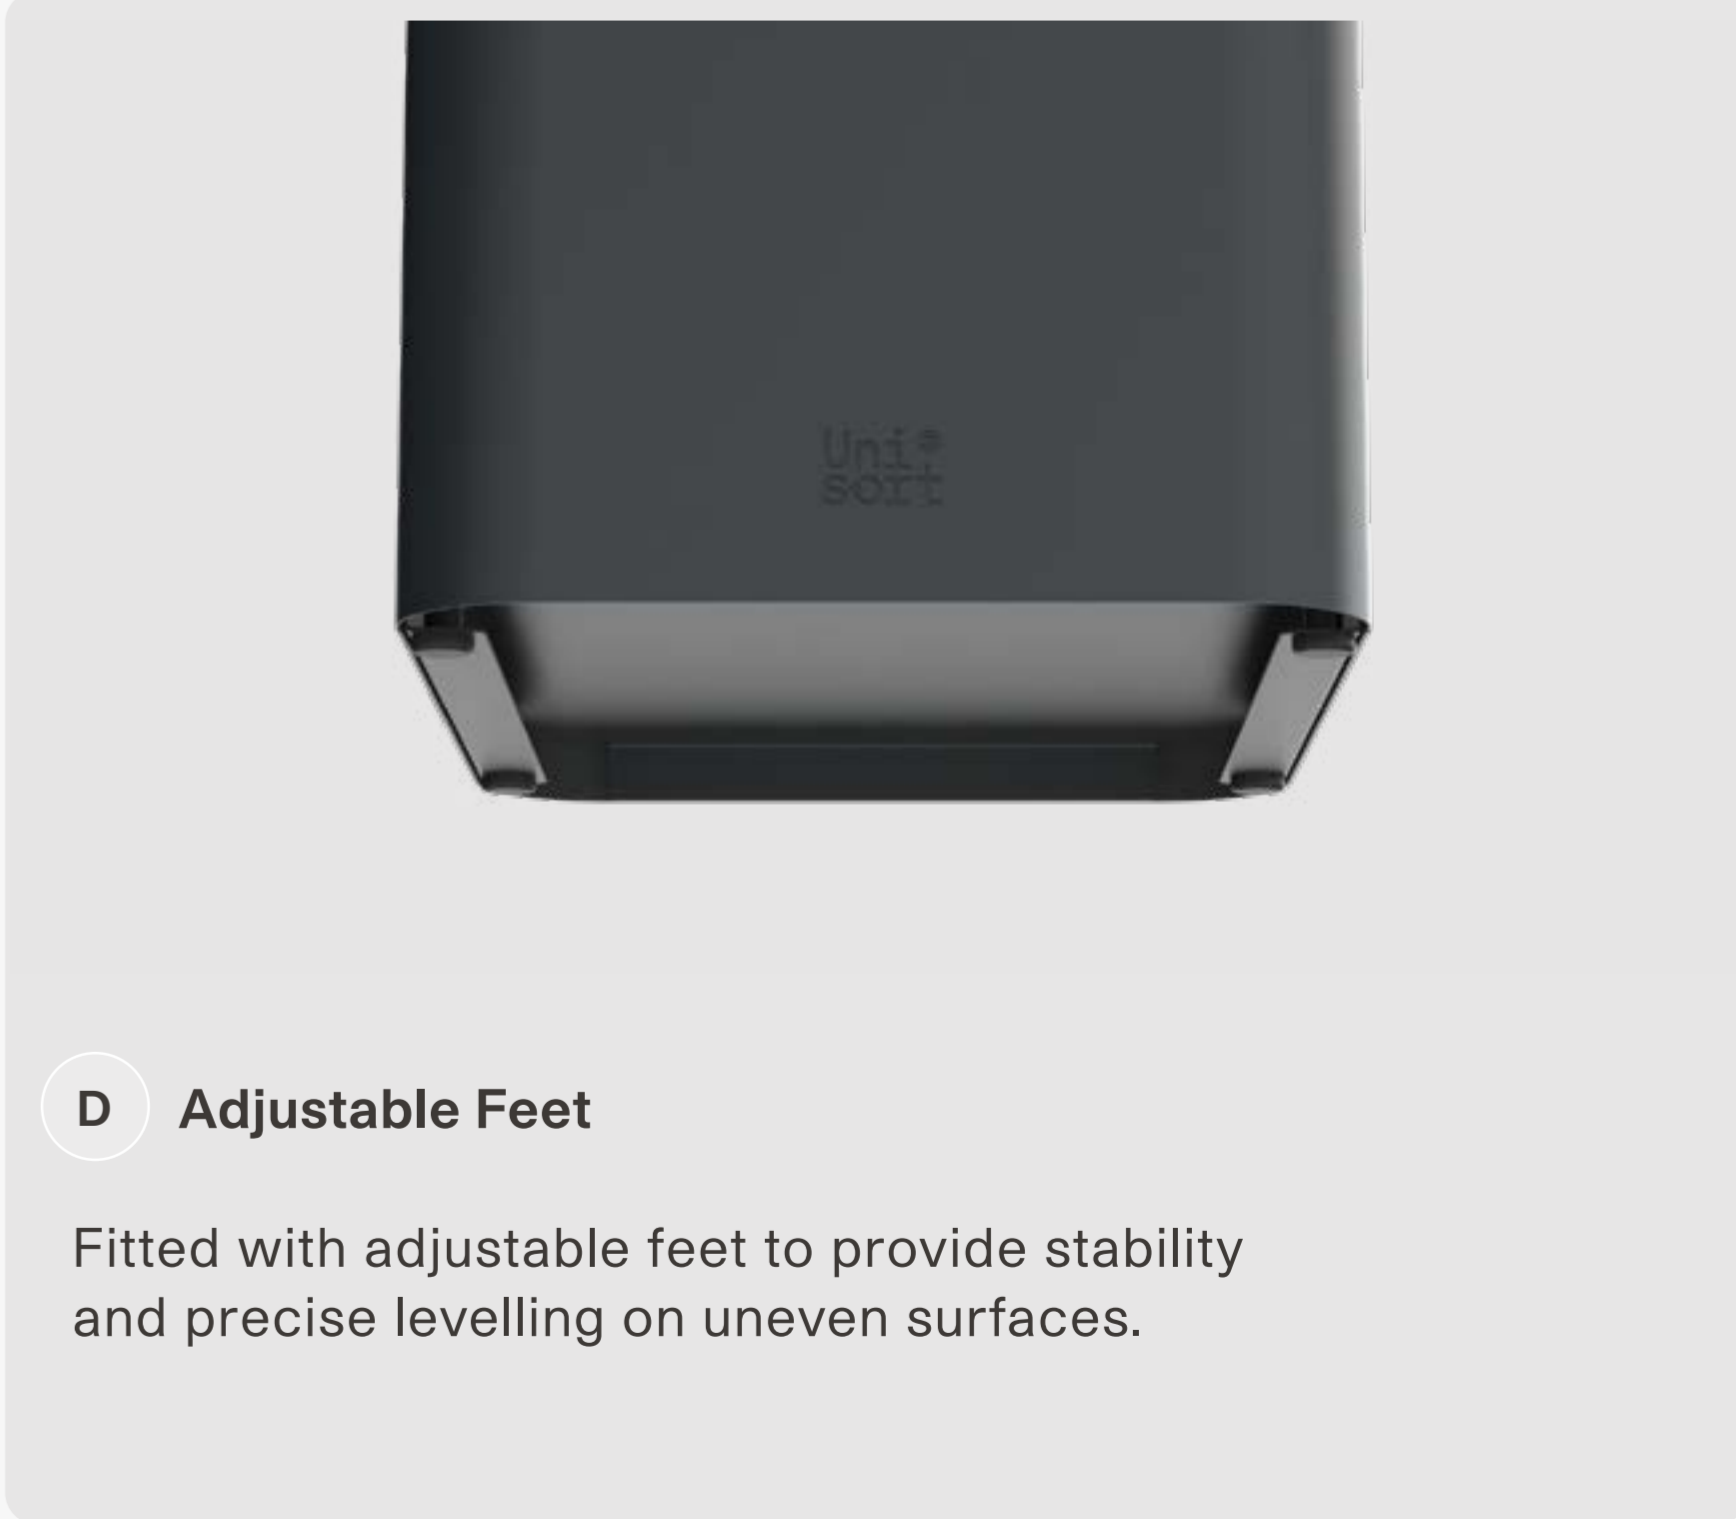

D Adjustable Feet

Fitted with adjustable feet to provide stability and precise levelling on uneven surfaces.