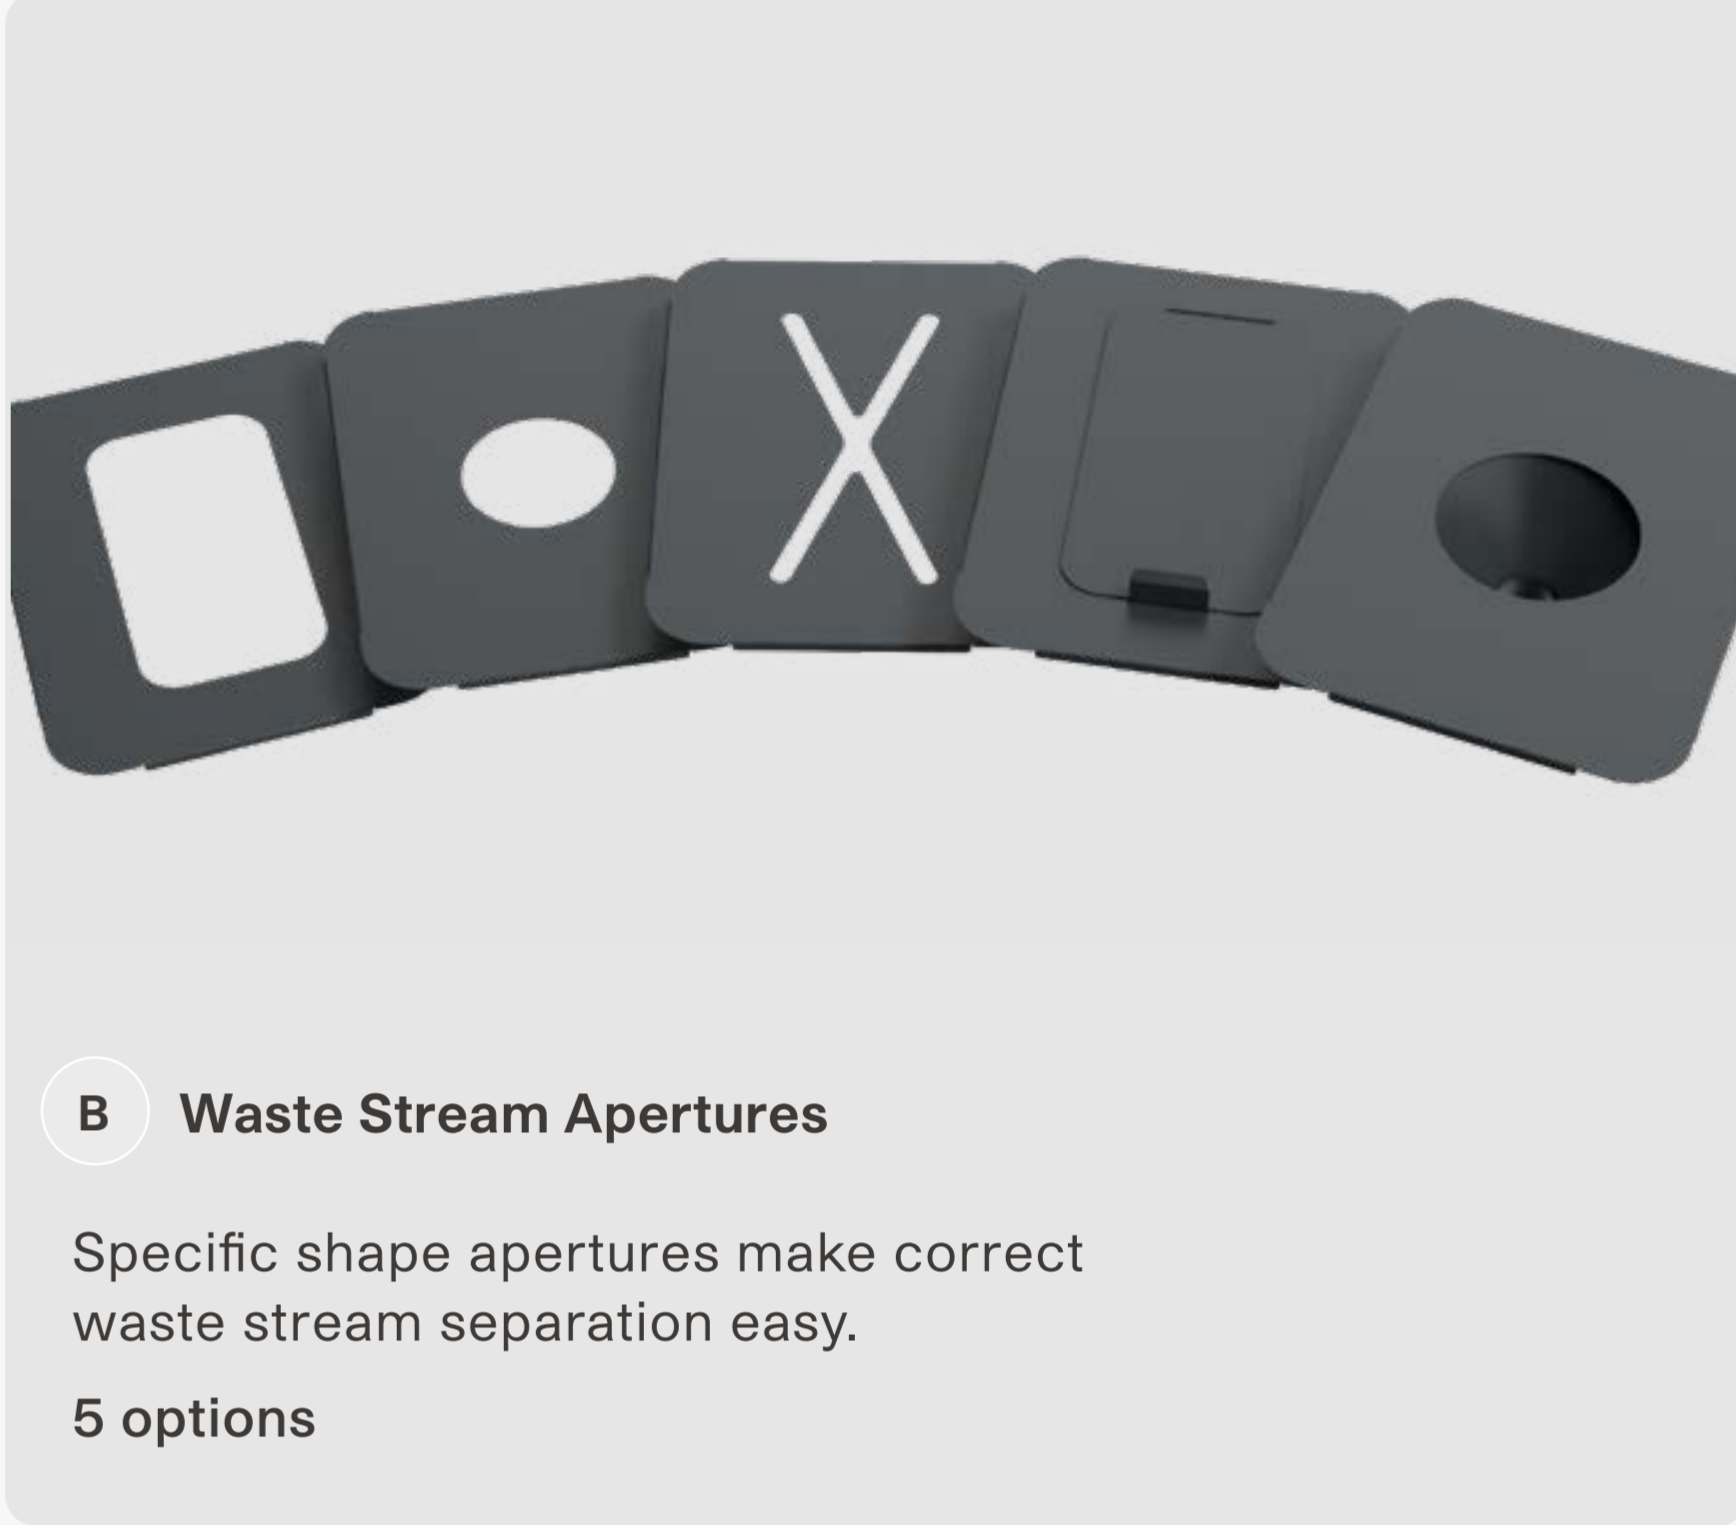

Patented Innovation

Made in the UK

10 Year Guarantee*

*Subject to registering online

Unisort® Circula® Key Features

A Base Unit

Pull-to-open door with lockable base available.
Standard **UC7010G**
Lockable **UC7020G**