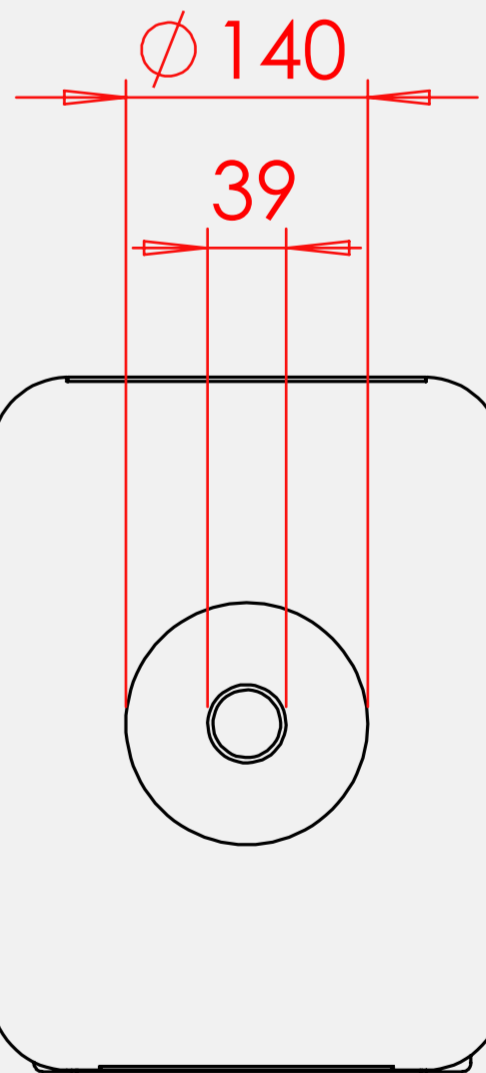

Liquid Funnel

Used for
All types of liquid collection.