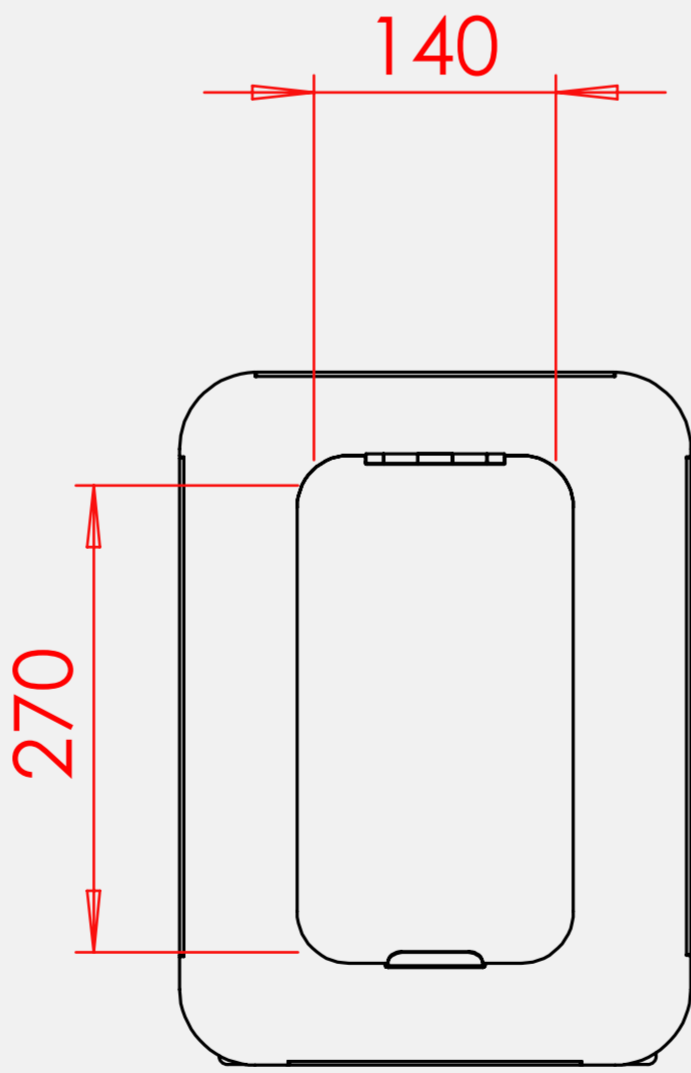

Lift-up Lid

Used for
All types of waste items, most commonly used for Food Waste.