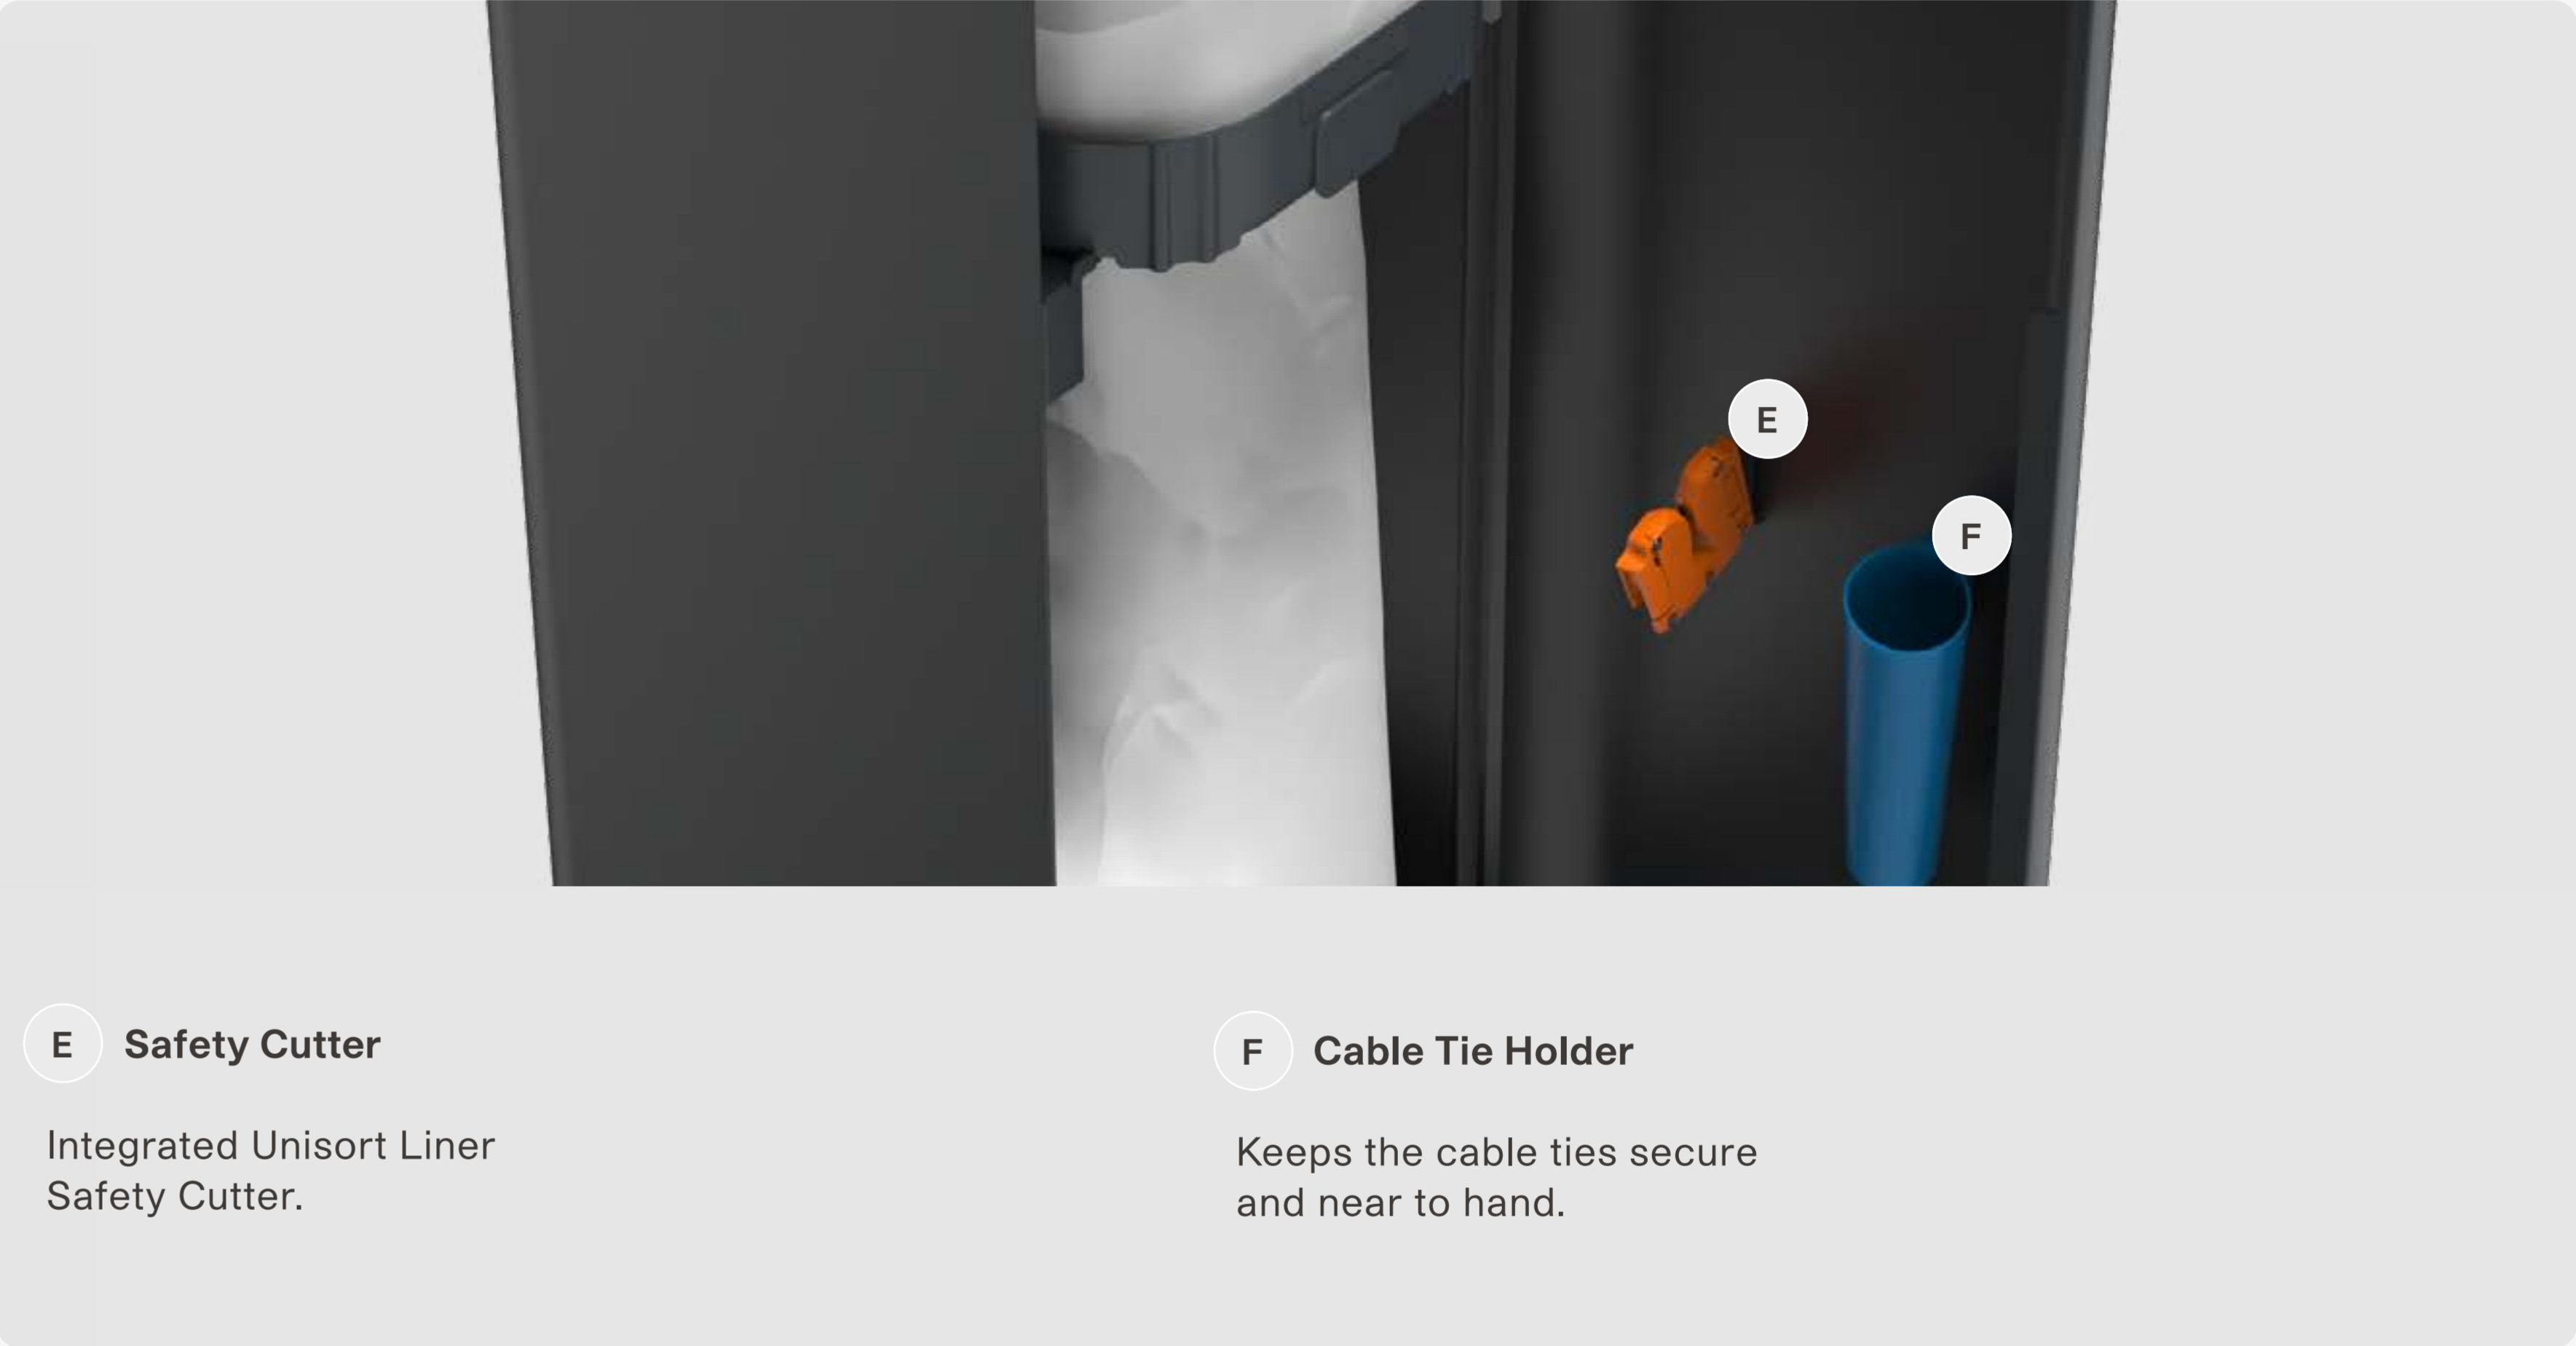

reduces plastic usage and CO₂ attributed to waste bags by 80%

Only cut the bag length required to hold the waste disposed of, instead of removing a whole bag.

A cleaner, quicker and greener way to reduce CO₂.

Standard

Unisort Liner System

Liner System Accessories

E Safety Cutter

Integrated Unisort Liner Safety Cutter.

F Cable Tie Holder

Keeps the cable ties secure and near to hand.

G Unisort Liner System